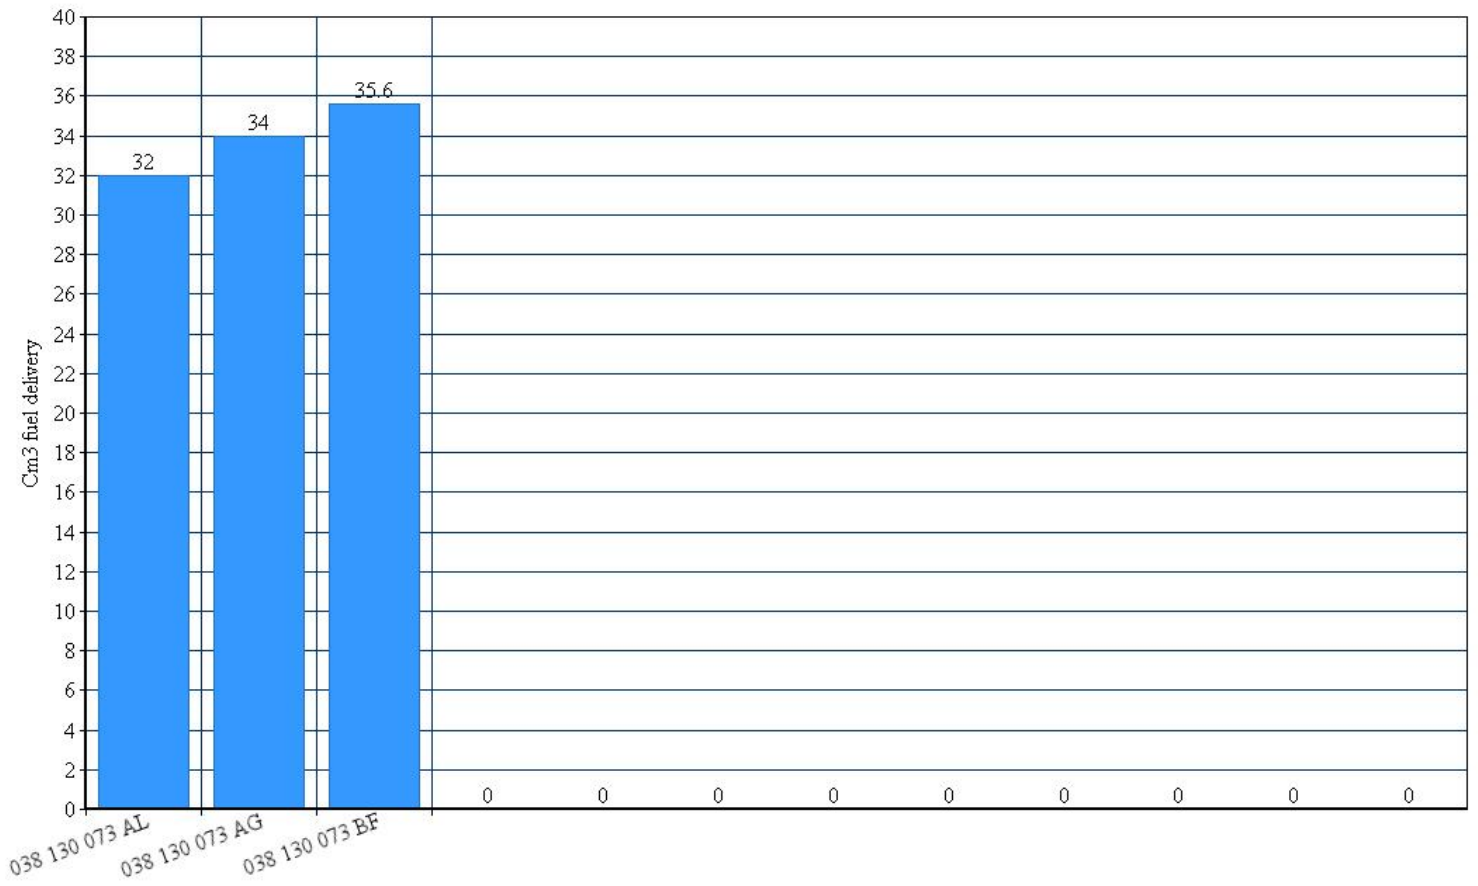

PD Injector Body Flow Comparisons

PD Body Comparisons using a DSSR 130+ nozzle