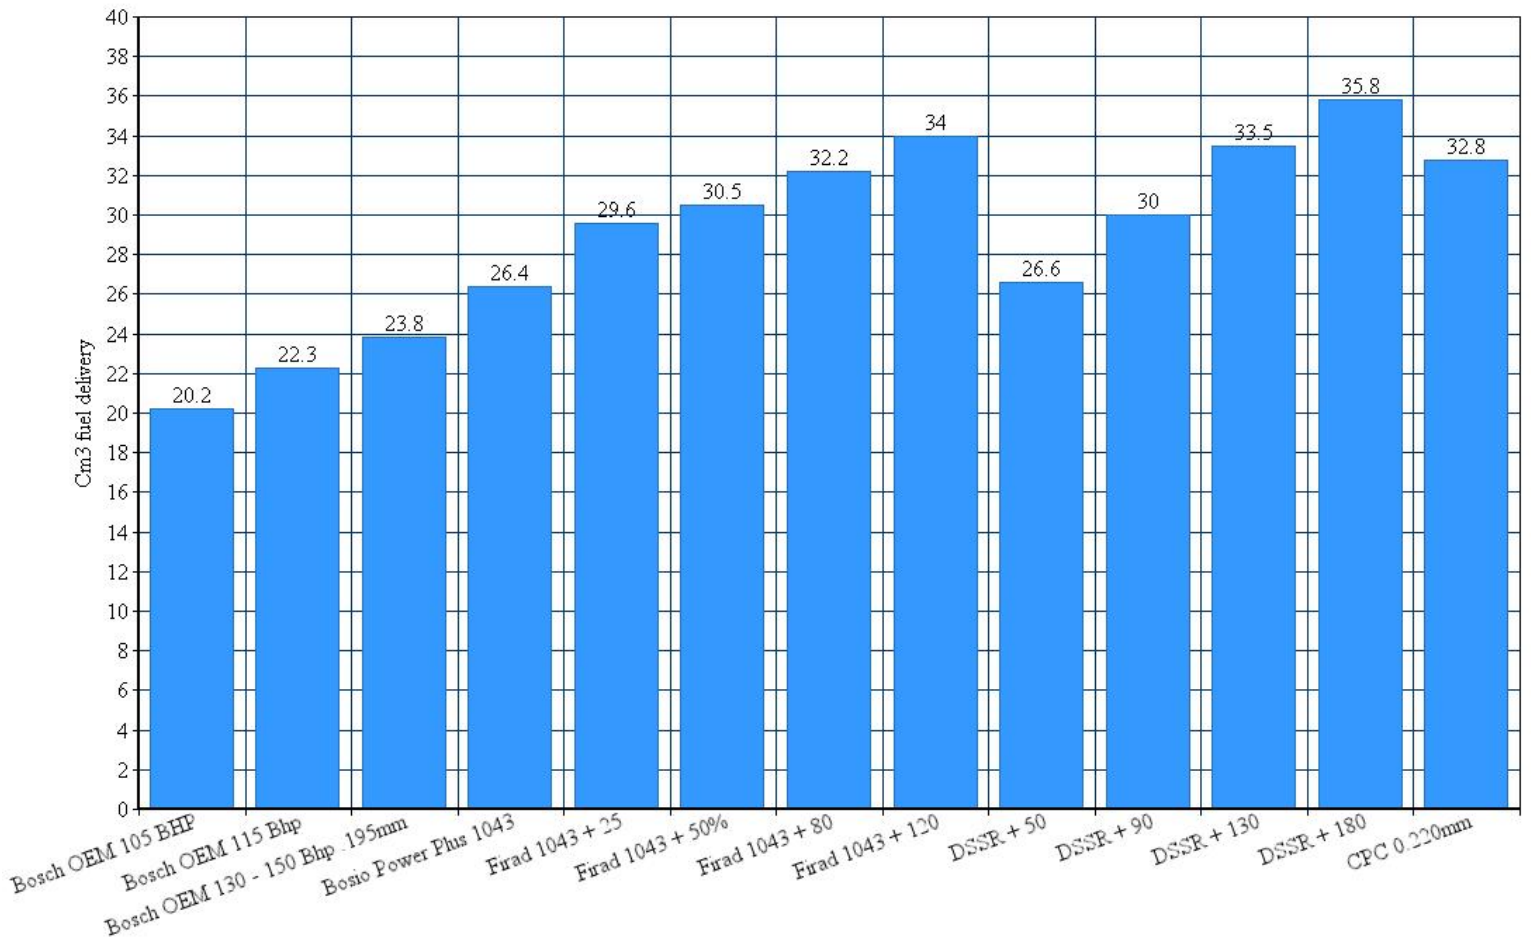

PD Injectors. Nozzle Flow Comparisons

Nozzle Comparisons - This chart is the property of United Diesel Fuel Injection Services Ltd